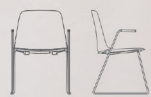

BlackC

Milky White

Cool Gray
7C

7502C

502C

559C

CAPISCO
FITOUT SEATING

www.capiscofitoutseating.com.au

info@capiscofitoutseating.com.au

(03) 9020 7299

Italian Collection 01

W.570,D.500,H.820,
SH.450 cm

Plastic upper body with
spyder metal frame in
tube.

Italian Collection 02

W.600,D.500,H.820,
SH.450 cm

Plastic upper body with
metal frame in wire with
arms (no crash and no
injection trail when stack).

Plastic upper body with
four star aluminium
high base, wheels and
aluminium arms.

Italian Collection 07

W.650,D.650,H.835-975,
SH.440-580 cm

Plastic upper body with
high adjustable mechanism,
nylon base, wheels
and alu. arms.

Italian Collection 08

W.650,D.650,H.960-1210,
SH.560-810 cm

Plastic upper body with
high adjustable mechanism,
nylon base, wheels and
alu. arms.

Italian Collection 09

W.540,D.625,H.1135,
SH.760 cm

Plastic upper body with
metal frame in wire for
stool.