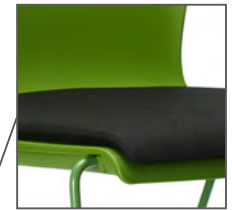

LINKING DEVICE
Clear, non-marking,
easy connect
linking foot