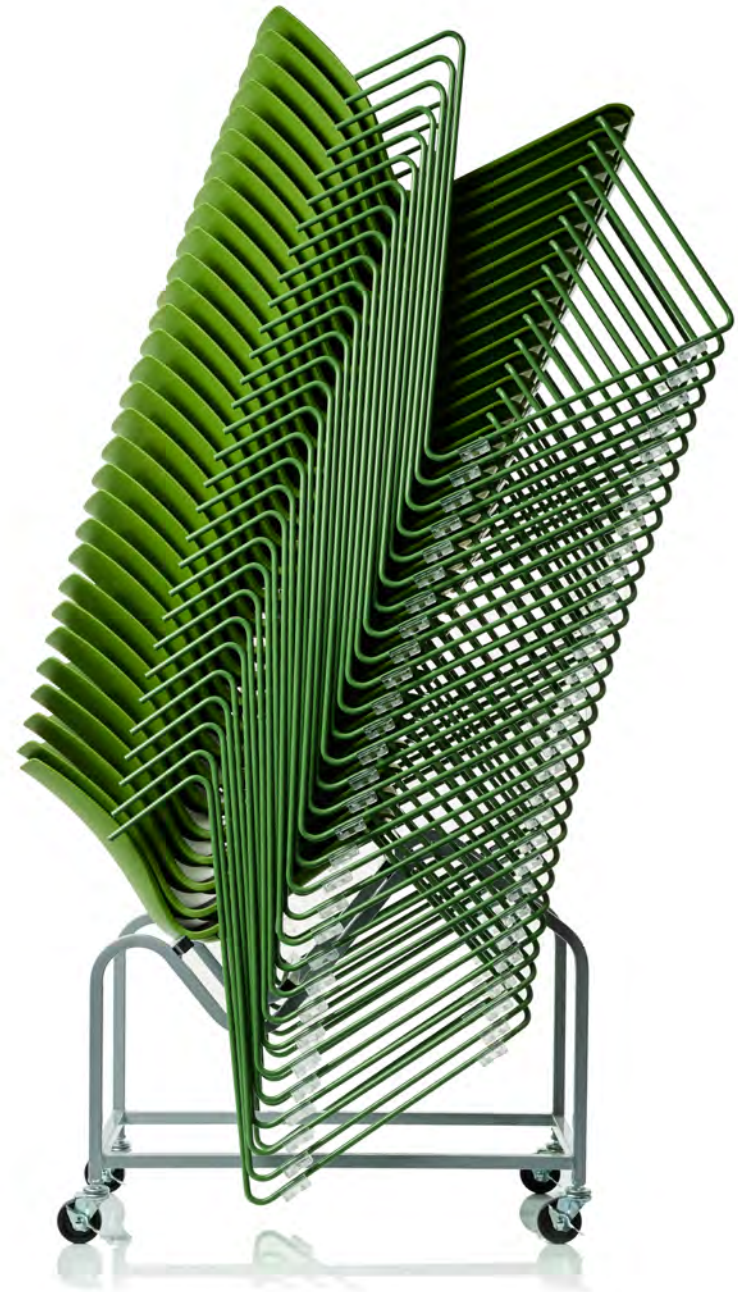

LAUGH®

THE STACK

Having a Laugh reduces mental tension and increases energy, enabling you to stay focussed and accomplish more.

The LAUGH Chair® accomplishes more workspace efficiency through its space saving design and easy storage capabilities.