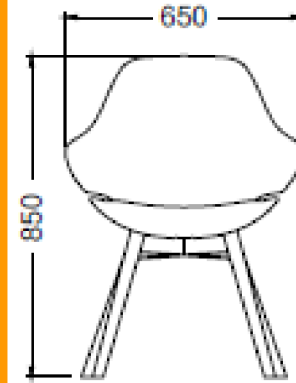

WARRANTY

- 10-Year comprehensive guarantee
- DURABILITY manufactured to exceed international strength and durability standards.

Colours: