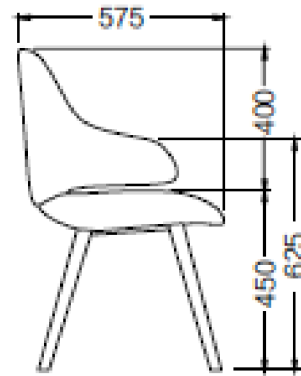

WARRANTY

- 10-Year comprehensive guarantee
- DURABILITY manufactured to exceed international strength and durability standards.

Colours: