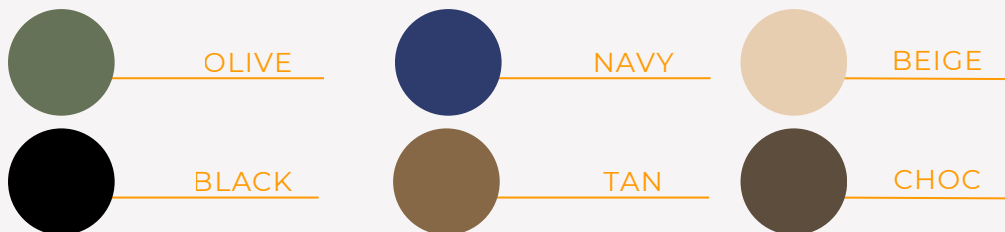

THE RHYTHM CHAIR

Rhythm inspired us to reach our full potential and keep driving workplace success. The fluid lines of aluminium curve rhythmically revealing a refined silhouette.

- ✓ Elegant slimline aluminium frame detail with twist design armrests
- ✓ Leather backrest & seat, with armrests for workstation, premium management or meeting room use
- ✓ Supportive with prestige synchronized tilting mechanism
- ✓ Rated 150kg for office use

WARRANTY:

- 10-Year comprehensive guarantee
- DURABILITY manufactured to exceed international strength and durability standards.

LEATHER

ARMRESTS

FRAME

MEASUREMENTS